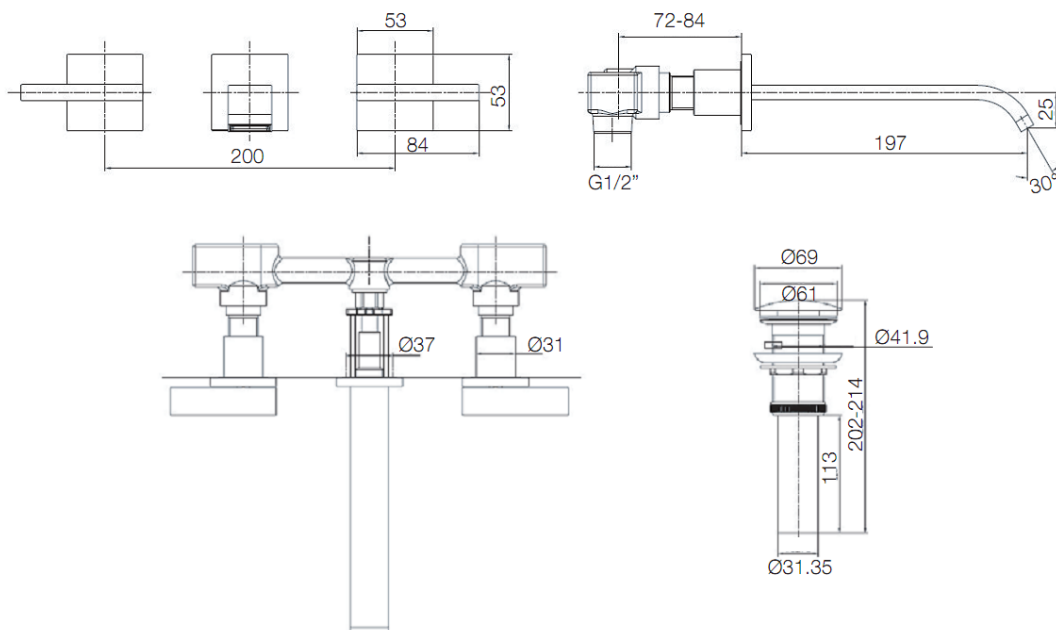

Product Specification:

Model	Spout		Includes	Finish
	Reach	Height		
K -14602T-4	197mm	25mm	Valve, handles, drain, supplies, connection assy.	CP

Product Dimension:

K-14602T-4

*The above information are subject to change without notice.